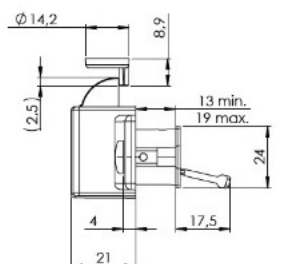

PRODUCT SHEET

Description:

Slam Lock "RV", W/Lift Handle Mini, 13-19mm, CPL Zamak Handle & Grey ABS Housing, Incl. Grey ABS Striking Plate

Item number:

14.03.080-0

Units	Box	Carton	HS Code	Barcode
Pcs.	20	200	8301300000	
				5704866518253