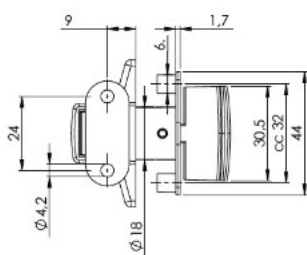

PRODUCT SHEET

Description:

Slam Lock "RV", W/Lift Handle Mini, 13-19mm, CPL Zamak Handle & Grey ABS Housing, Incl. Grey ABS Striking Plate

Item number:

14.03.080-0

Units	Box	Carton	HS Code	Barcode
Pcs.	20	200	8301300000	
				5704866518253