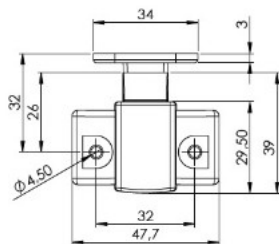

PRODUCT SHEET

Description:

Slam Lock "RV", W/Lift Handle Mini, 13-19mm, CPL Zamak Handle & Grey ABS Housing, Incl. Grey ABS Striking Plate

Item number:

14.03.080-0

Units	Box	Carton	HS Code	Barcode
Pcs.	20	200	8301300000	
				5704866518253